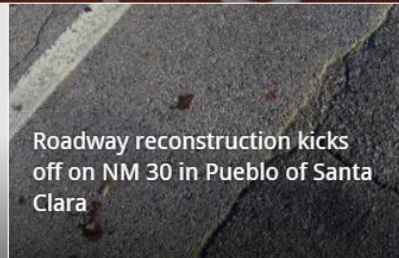

THE LATEST IN SANTA FE

Pre K for Santa Fe community discussion, 7pm @ Unitarian Church

NMDOT Prepared For Annual Pilgrimage to El Santuario De Chimayo

Capital City Track and Field Invitational set for Saturday

St. Michael's Danielle Vigil signs to play basketball at Adams State

RTD Mountain Trail Route now year-round

Roadway reconstruction kicks off on NM 30 in Pueblo of Santa Clara

CHRISTUS. ST. VINCENT.
Invested in YOU.
www.stvin.org